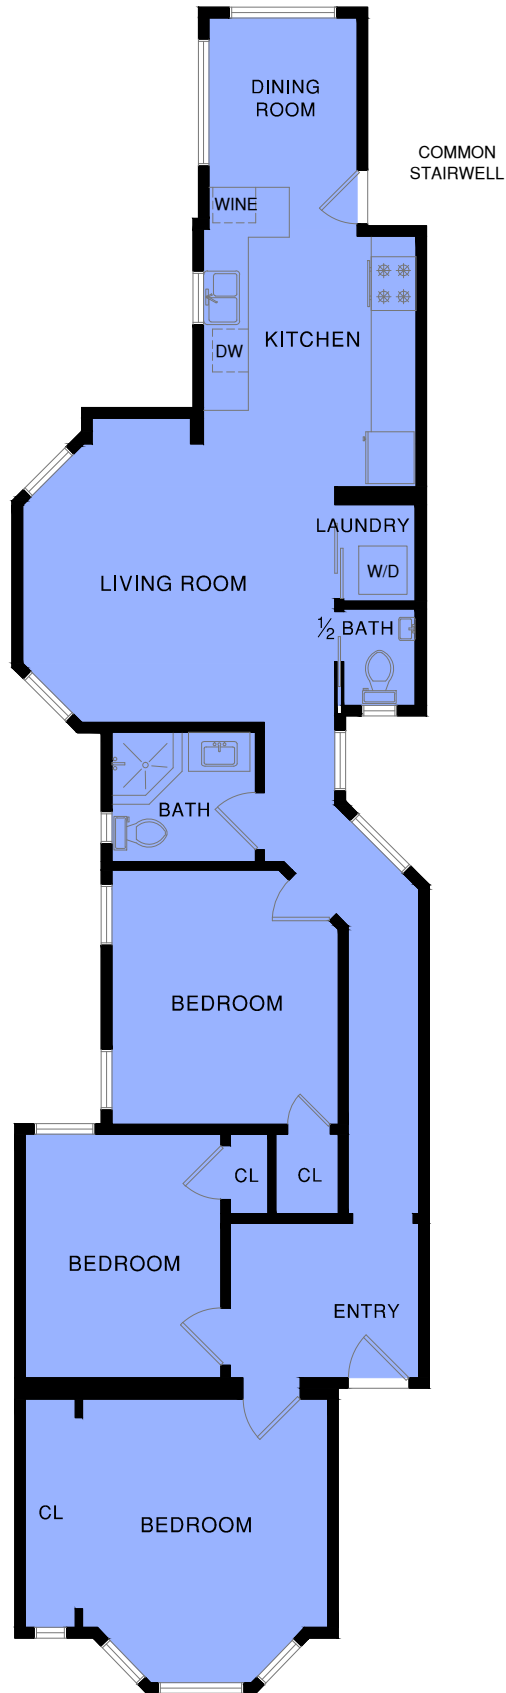

1471 GREEN STREET

ESTIMATED SQUARE FOOTAGE

1,045 SQ FT

NOTE: SQ FT FIGURES ARE ESTIMATES ONLY AND DO NOT REPRESENT OFFICIAL APPRAISER'S FIGURES!